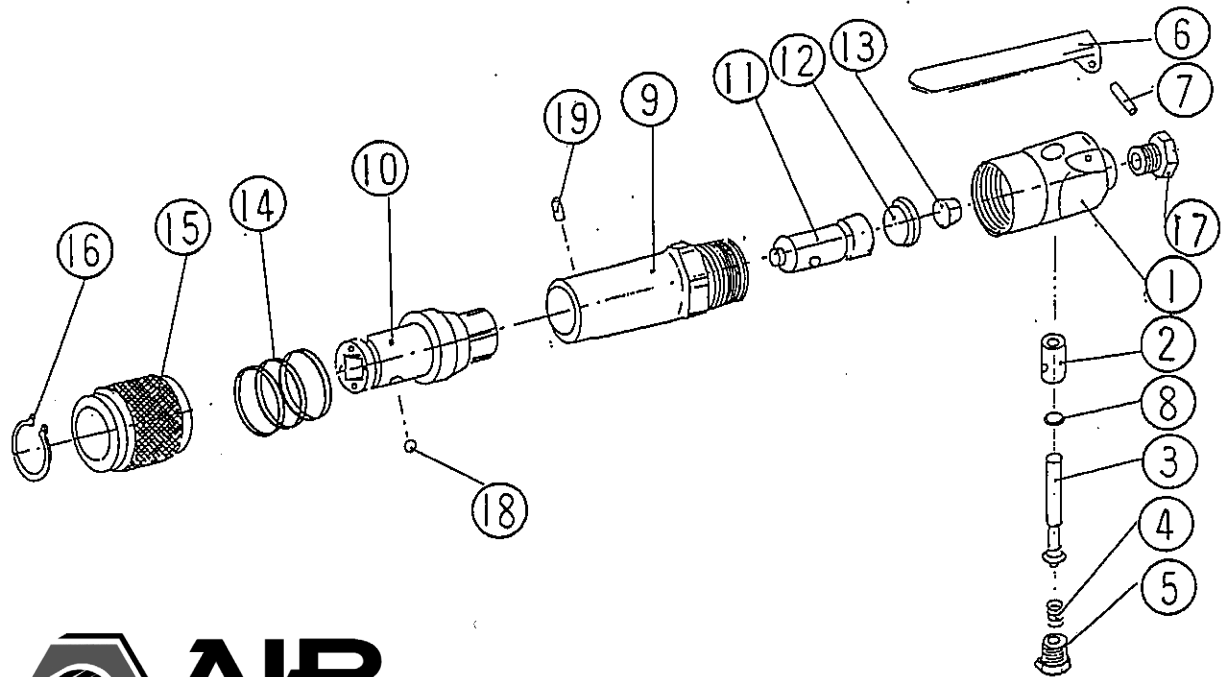

MODEL TFC-200F

Parts List for TFC-200F

SYM. NO.	CODE NO	Q'TY.	DESCRIPTION	SYM. NO.	CODE NO	Q'TY.	DESCRIPTION
001	Y30822010	1	CYLINDER CAP	011	Y30822110	1	PISTON
001A	Y3082201A		CYLINDER CAP CP	012	Y30822120	1	CYLINDER COVER
002	Y30822020	1	THROTTLE BUSH	013	Y30822130	1	BUFFER
003	Y30822030	1	THROTTLE VALVE	014	Y30823140	1	SPRING 33X23
004	Y30822040	1	SPRING 8X16	015	Y30823150	1	CHISEL COVER
005	Y30822050	1	THROTTLE CAP	016	Y30823160	1	SNAP RING STW-28
006	Y30822060	1	THROTTLE LEVER	017	Y30822170	1	AIR INLET
007	Y30822070	1	SPRING PIN 3X22	018	Y30823180	1	BALL 3/8
008	Y30812030	1	O-RING	019	Y30823190	1	PIN 5X8
009	Y30823090	1	CYLINDER BODY	700	Y30823G00		CHISEL 25X155L
010	Y30823100	1	CHISEL BUSH				